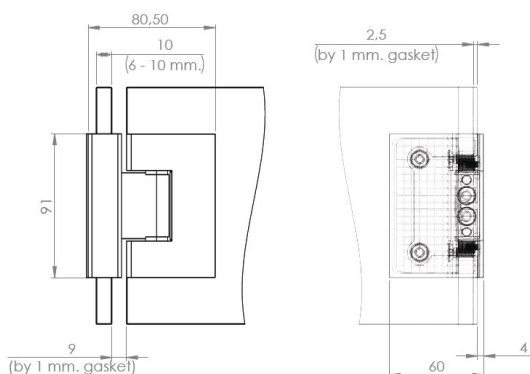

## Description:

Shower Hinge "Tex III", 90DG, Polished Brass, Glass/Glass, 6-10mm Glass Thickness, W/15 DG Angle Adjustment Function &, 25DG Return Function, Brass Material, Straight Edges, Incl. 4 x Transp. 1mm & 4 x Transp. Cushions 2mm Thickness

## Item number:

15.24.053-8

Units	Box	Carton	HS Code	Barcode
Pcs.	1	10	8302100090	
				5704866501750