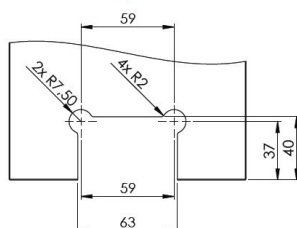

## Description:

Shower Hinge "Tex III", 90DG, Polished Brass, Glass/Glass, 6-10mm Glass Thickness, W/15 DG Angle Adjustment Function &, 25DG Return Function, Brass Material, Straight Edges, Incl. 4 x Transp. 1mm & 4 x Transp. Cushions 2mm Thickness

## Item number:

15.24.053-8

Units	Box	Carton	HS Code	Barcode
Pcs.	1	10	8302100090	
				5704866501750